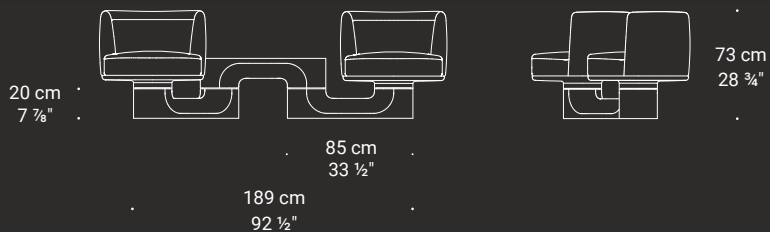

Presentata alla Milano Design Week in Valentine Grey, nella versione con seduta singola con misure H73 x L85 x P70cm o doppia con misura H73 x L189,2 x P70cm.

Modular seating system designed by atelier oï

Micelio is an ever-evolving living element that grows and transforms within spaces. Born from the concept of its namesake coffee table collection, this modular seating system is inspired by the invisible nature of mycelial chains, exploring the theme of connection and the flow of forms. Infinite configurations become possible thanks to the organic nature of the base, with leather swivel chairs emphasizing the sense of movement and fluidity. The rotation of the soft seats, which can live individually or in pairs, creates a spontaneous interaction between the body and space in a rhythmic pattern.

Presented at Milan Design Week in Valentine Grey marble in the single seater version (H73 x W85 x D70 cm) or two-seater version (H73 x W189,2 x D70 cm).

Micelio

MICC006 Micelio Seat single 85x70x73

MICC007 Micelio Seat double low 189x70x73

Micelio

MICC008 Micelio Seat double high 189x70x73

specifiche prodotto/
product specifications