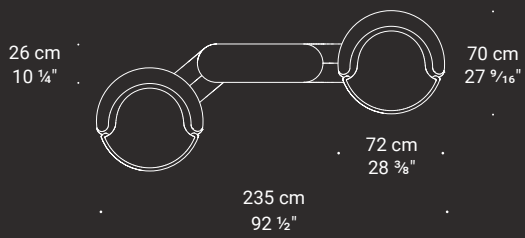

Presentata alla Milano Design Week in Valentine Grey, nella versione con seduta singola con misure H73 x L85 x P70cm o doppia con misura H73 x L189,2 x P70cm.

Modular seating system designed by atelier oï

Presented at Milan Design Week in Valentine Grey marble in the single seater version (H73 x W85 x D70 cm) or two-seater version (H73 x W189,2 x D70 cm).

Micelio

MICC006 Micelio Seat single 85x70x73

MICC007 Micelio Seat double low 189x70x73

Micelio

MICC008 Micelio Seat double high 189x70x73

specifiche prodotto/
product specifications