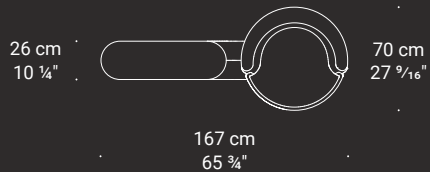

Presentata alla Milano Design Week in Valentine Grey, nella versione con seduta singola con misure H73 x L85 x P70cm o doppia con misura H73 x L189,2 x P70cm.

Modular seating system designed by atelier oï

Presented at Milan Design Week in Valentine Grey marble in the single seater version (H73 x W85 x D70 cm) or two-seater version (H73 x W189,2 x D70 cm).

Micelio

MICC006 Micelio Seat single 85x70x73

MICC007 Micelio Seat double low 189x70x73

Micelio

MICC008 Micelio Seat double high 189x70x73

specifiche prodotto/
product specifications