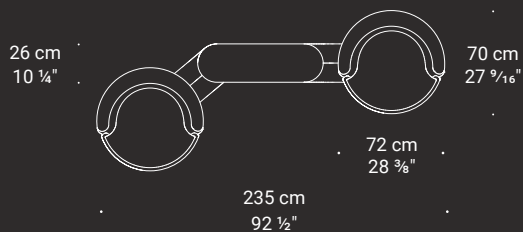

Presentata alla Milano Design Week in Valentine Grey, nella versione con seduta singola con misure H73 x L85 x P70cm o doppia con misura H73 x L189,2 x P70cm.

Modular seating system designed by atelier oï

Presented at Milan Design Week in Valentine Grey marble in the single seater version (H73 x W85 x D70 cm) or two-seater version (H73 x W189,2 x D70 cm).

Micelio

MICC006 Micelio Seat single 85x70x73

MICC007 Micelio Seat double low 189x70x73

Micelio

MICC008 Micelio Seat double high 189x70x73

specifiche prodotto/
product specifications