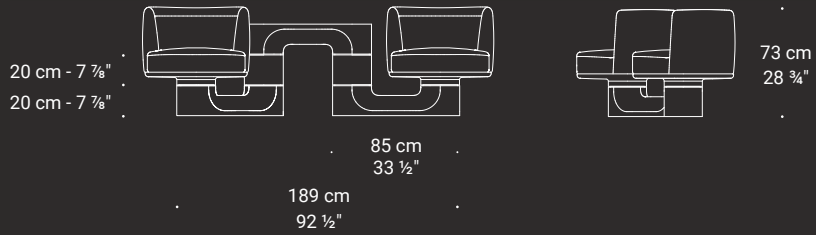

Presentata alla Milano Design Week in Valentine Grey, nella versione con seduta singola con misure H73 x L85 x P70cm o doppia con misura H73 x L189,2 x P70cm.

Modular seating system designed by atelier oï

Presented at Milan Design Week in Valentine Grey marble in the single seater version (H73 x W85 x D70 cm) or two-seater version (H73 x W189,2 x D70 cm).

Micelio

MICC006 Micelio Seat single 85x70x73

MICC007 Micelio Seat double low 189x70x73

Micelio

MICC008 Micelio Seat double high 189x70x73

specifiche prodotto/
product specifications