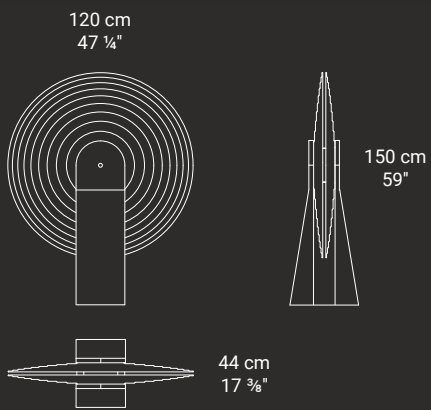

LENL002 Lente Floor Lamp D120x44x150