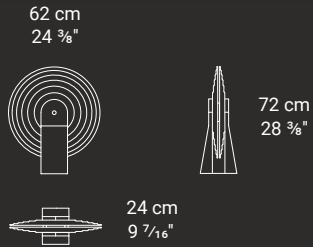

Lente

LENL001 Lente Table Lamp D62x24x72