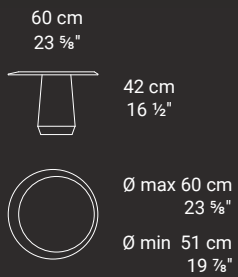

Presented at Milan Design Week in Portoro Nero and Sahara Noir marble.

Coronae

CORC001 Coronae Coffee Table Marble Base D130x38

CORC002 Coronae Coffee Table Marble Base D60x42

CORC003 Coronae Coffee Table Metal Base D60x42

Coronae

[specifichè prodotto/
product specifications](#)

CORC004 Coronae Coffee Table Metal Base D90x47

CORC005 Coronae Coffee Table Marble Base D90x47

CORC006 Coronae Coffee Table Metal Base D130x38