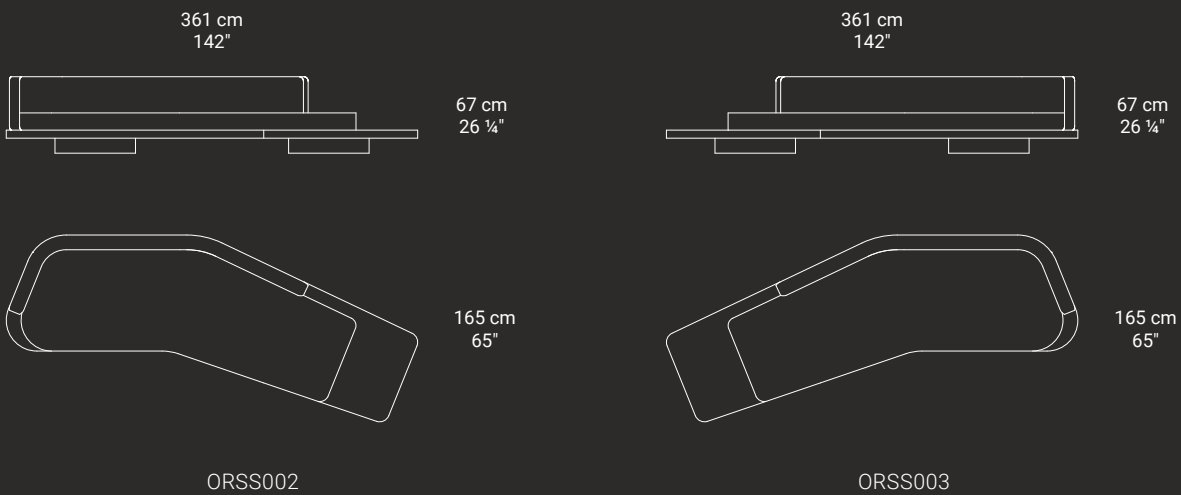

Presentato alla Milano Design Week in Sahara Noir, in due versioni con misure 520x430cm e 361x165cm.

Modular sofa designed by Stefano Gallizioli

An endless sand expanse where earth and sky merge. Ordos is the translation of this vision: a seemingly floating platform suspended between the softness of the cushion and the strength of the marble. With its large horizontal surfaces, the modular seating system recalls the uninterrupted vastness of the desert where all shapes get lost. Inspired by the Ordos desert in Mongolia, the ample depth of the seat, textured upholstery (fabric or leather) and low back are reminder of the landscape of undulating hills and plains and pure invitation to relax and reflect.

Presented at Milan Design Week in Sahara Noir marble in two sizes: 520x430cm and 361x165cm.

Ordos

[specifiche prodotto/
product specifications](#)

ORSS001 Ordos Sofa with marble 520x430

ORSS002 Ordos Dormeuse left with marble 361x165
ORSS003 Ordos Dormeuse right with marble 361x165