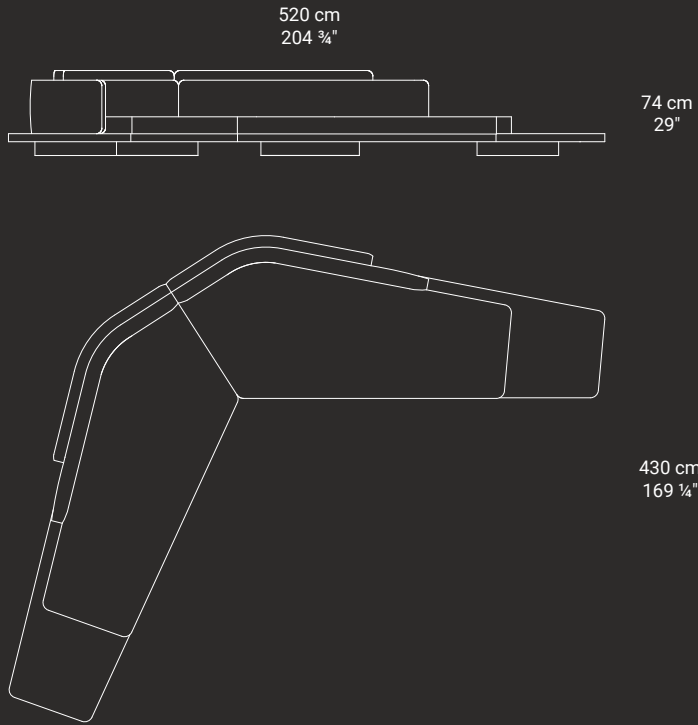

Presentato alla Milano Design Week in Sahara Noir, in due versioni con misure 520x430cm e 361x165cm.

Modular sofa designed by Stefano Gallizioli

An endless sand expanse where earth and sky merge. Ordos is the translation of this vision: a seemingly floating platform suspended between the softness of the cushion and the strength of the marble. With its large horizontal surfaces, the modular seating system recalls the uninterrupted vastness of the desert where all shapes get lost. Inspired by the Ordos desert in Mongolia, the ample depth of the seat, textured upholstery (fabric or leather) and low back are reminder of the landscape of undulating hills and plains and pure invitation to relax and reflect.

Presented at Milan Design Week in Sahara Noir marble in two sizes: 520x430cm and 361x165cm.

Ordos

[specifiche prodotto/
product specifications](#)

ORSS001 Ordos Sofa with marble 520x430

ORSS002 Ordos Dormeuse left with marble 361x165
ORSS003 Ordos Dormeuse right with marble 361x165