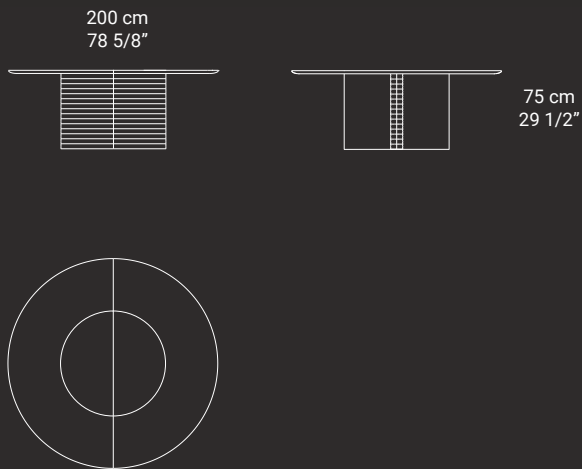

Presentato alla Milano Design Week in Bronze Fantasy, nella versione ovale con misure 400 x 140 x 75cm (disponibile anche in versione tonda con misure D.200x75cm).

Table designed by Draw Studio

The Aves table is a sculptural work of art that defies matter with its origami-like surfaces that compose it: the thin, elongated edges of the base and the horizontal tension of the top. Form is taken over by material with the marble taking the leading role. With ethereal-like lightness, Aves hovers in space, unfolding its symmetrical wings separated at the center by a thin metal sheet that mirrors the base in a play of continuous reflections. A scenography that enhances the precious effect of the marble slabs, enriched by deep central grooves that gradually lessen towards the extremities: a detail revealing the authenticity of the solid marble, making it vibrate when struck by light.

Presented at Milan design week in Bronze Fantasy marble in the oval version: 400 x 140 x 75cm (also available in the round version D.200 x 75cm).

Aves

AVET001 Aves Table oval 400x140x75

AVET002 Aves Table round D200x75