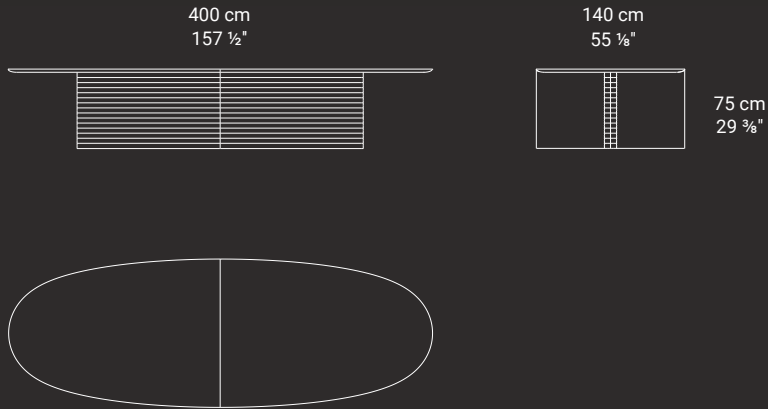

Presentato alla Milano Design Week in Bronze Fantasy, nella versione ovale con misure 400 x 140 x 75cm (disponibile anche in versione tonda con misure D.200x75cm).

Table designed by Draw Studio

The Aves table is a sculptural work of art that defies matter with its origami-like surfaces that compose it: the thin, elongated edges of the base and the horizontal tension of the top. Form is taken over by material with the marble taking the leading role. With ethereal-like lightness, Aves hovers in space, unfolding its symmetrical wings separated at the center by a thin metal sheet that mirrors the base in a play of continuous reflections. A scenography that enhances the precious effect of the marble slabs, enriched by deep central grooves that gradually lessen towards the extremities: a detail revealing the authenticity of the solid marble, making it vibrate when struck by light.

Presented at Milan design week in Bronze Fantasy marble in the oval version: 400 x 140 x 75cm (also available in the round version D.200 x 75cm).

Aves

AVET001 Aves Table oval 400x140x75

AVET002 Aves Table round D200x75